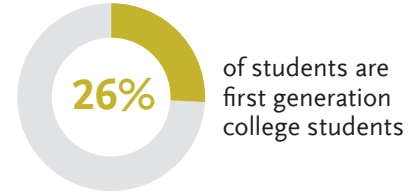

2024 STUDENT ENROLLMENT PROFILE

CARTHAGE COLLEGE

ALL TRADITIONAL FULL-TIME STUDENTS

GENDER

57% Female
43% Male

HOUSING

70% Residential
30% Commuter

WHERE THEY ARE FROM

TOP MAJORS

- Nursing
- Marketing
- Management
- Finance
- Biology

NEW STUDENTS

GENDER

59% Female
41% Male

HOUSING

80% Residential
20% Commuter

WHERE THEY ARE FROM