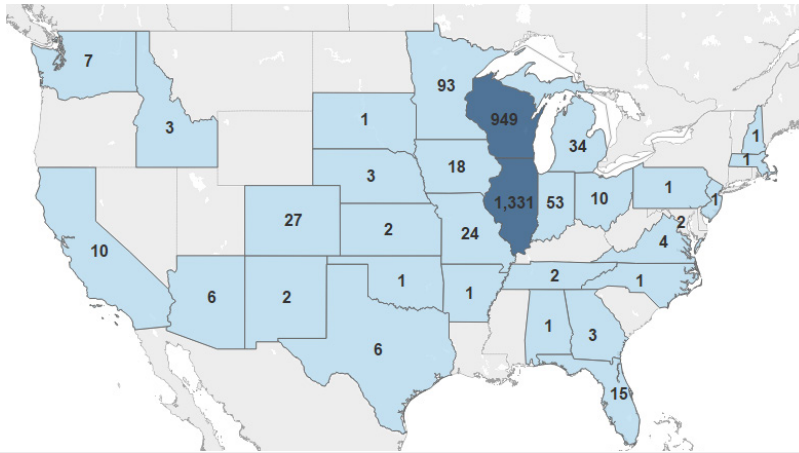

2024 STUDENT ENROLLMENT PROFILE

CARTHAGE COLLEGE

ALL TRADITIONAL FULL-TIME STUDENTS

GENDER

57% Female
43% Male

HOUSING

70% Residential
30% Commuter

WHERE THEY ARE FROM

TOP MAJORS

- Nursing
- Marketing
- Management
- Finance
- Biology

NEW STUDENTS

GENDER

59% Female
41% Male

HOUSING

80% Residential
20% Commuter

WHERE THEY ARE FROM