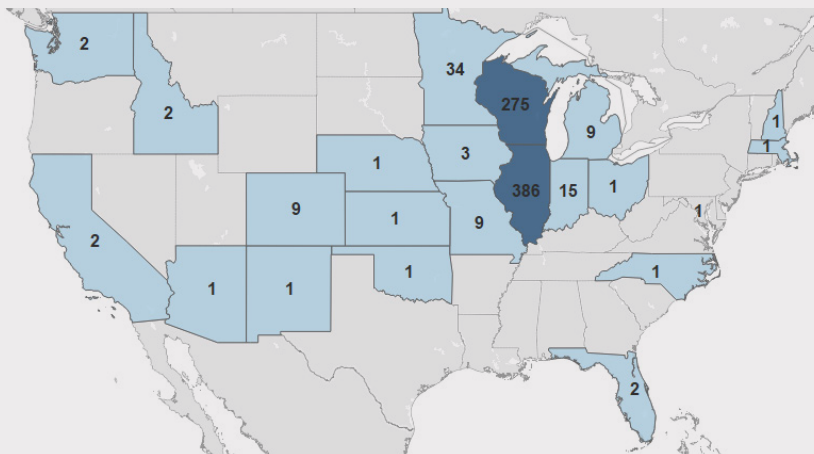

TOP MAJORS

- Nursing
- Marketing
- Management
- Finance
- Biology

NEW STUDENTS

GENDER

59% Female
41% Male

HOUSING

80% Residential
20% Commuter

WHERE THEY ARE FROM

TOP MAJORS

- Nursing
- Marketing
- Management
- Psychology
- Biology

Data Source: October 15 Census